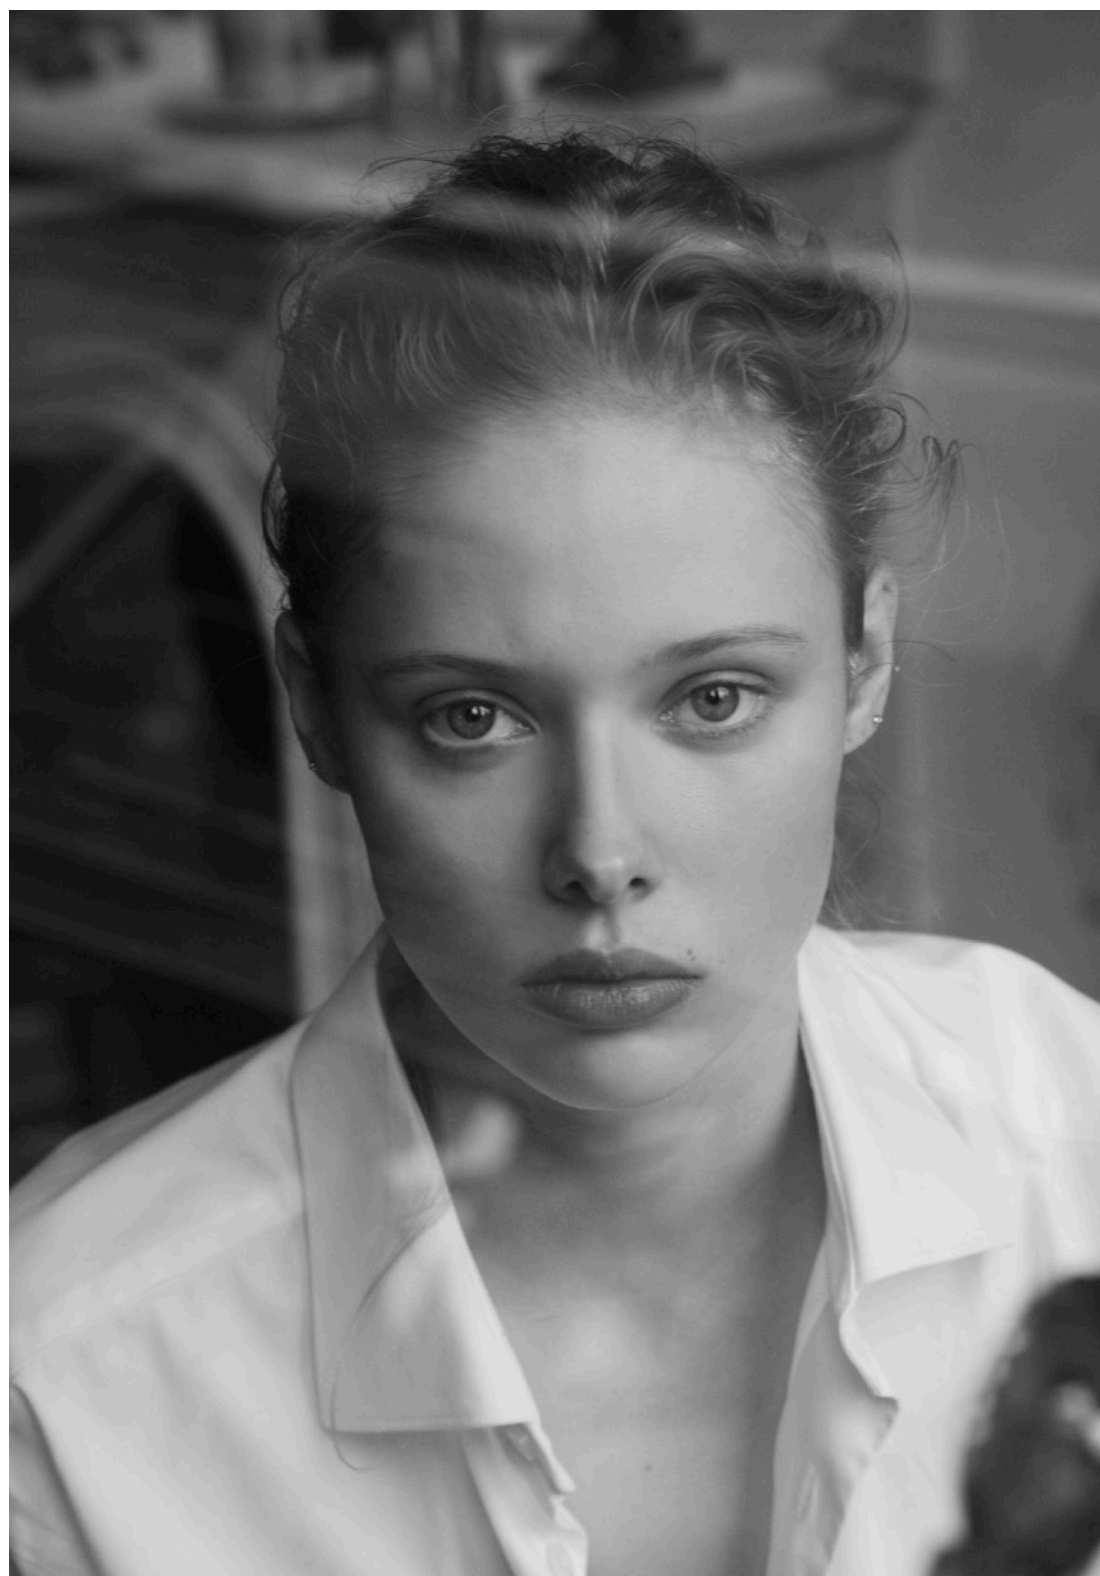

A MODELS

ZINA

176 | 75-61-86 | SHOES 38 | BLUE EYES | DARK BLOND HAIR
19 YRS | AMSTERDAM

BALLY

CHRISTIAN DIOR
HAUTE COUTURE 2023