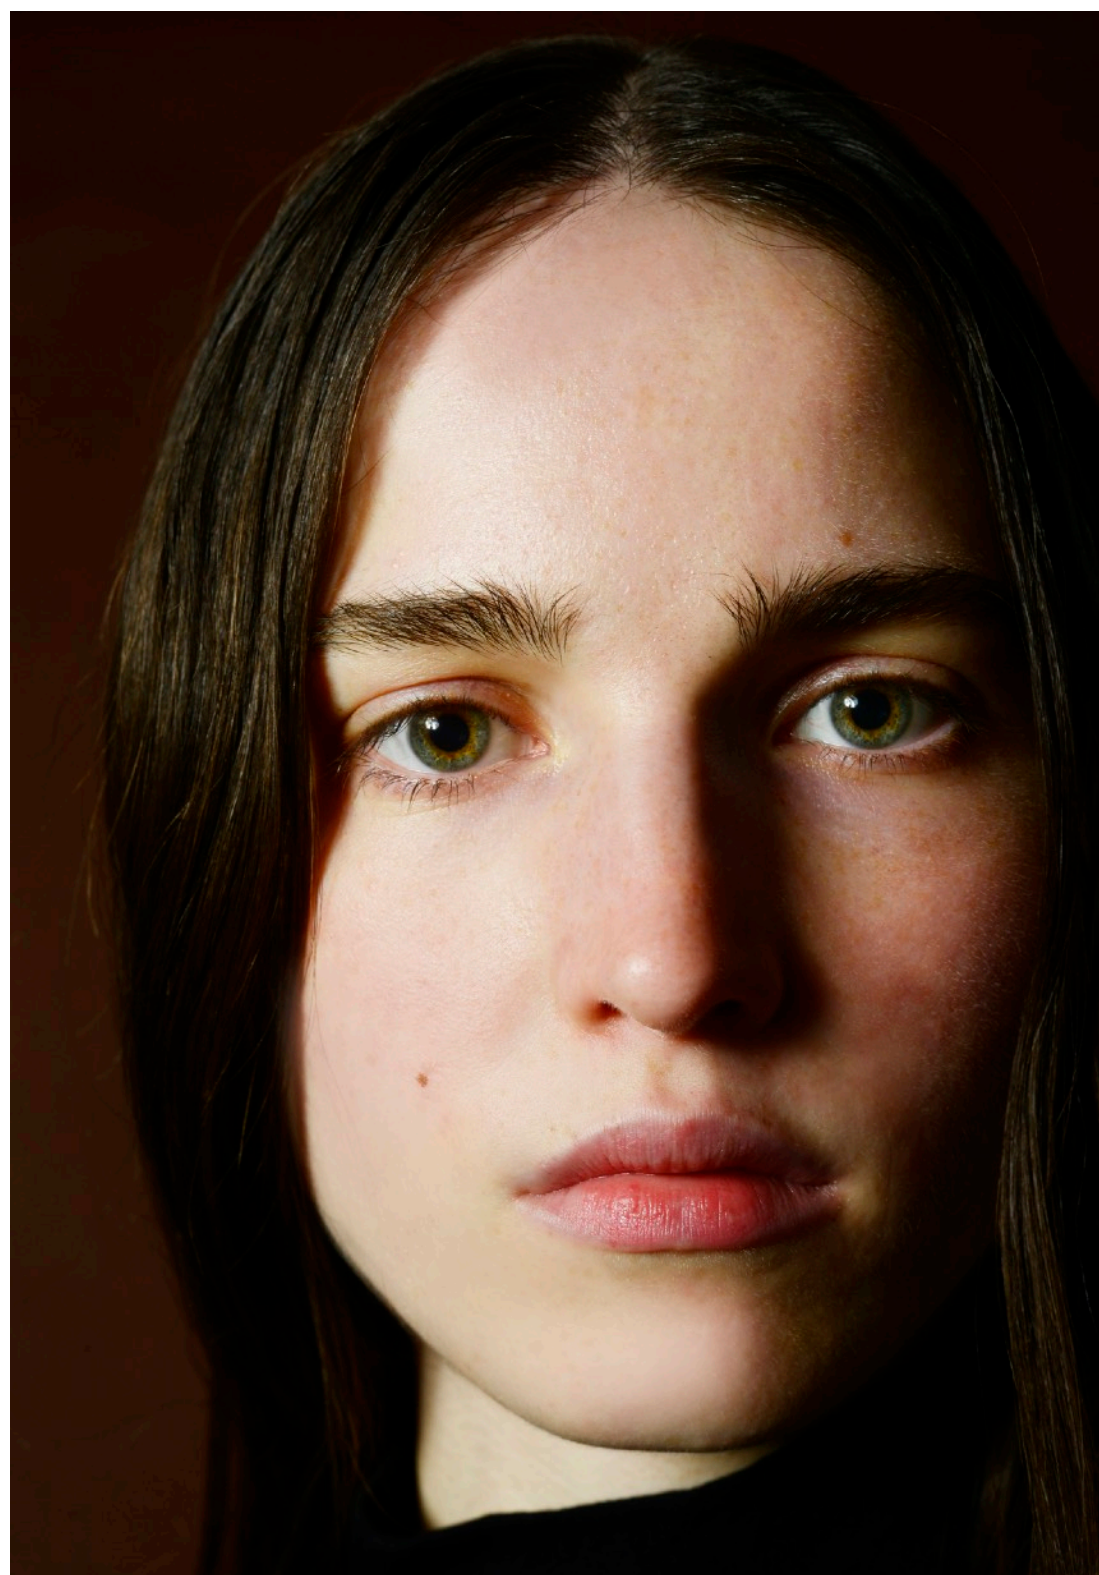

**A MODELS**

**LILLI OSTENDARP**

180 | 79-59-86 | SHOES 40,5 | BLUE GREY EYES | BROWN HAIR  
20 YRS | DUSSELDORF

ZIMMERMANN

GABRIELA HEARST

EMPORIO ARMANI

ERMANNO SCERVINO

GIADA

CHRISTIAN DIOR

CRUISE 2026

CHRISTIAN DIOR

PRE-FALL 2025

CHRISTIAN DIOR

GABRIELA HEARST

ERMANNO SCERVINO

CHRISTIAN DIOR  
(WORLDWIDE CAMPAIGN)